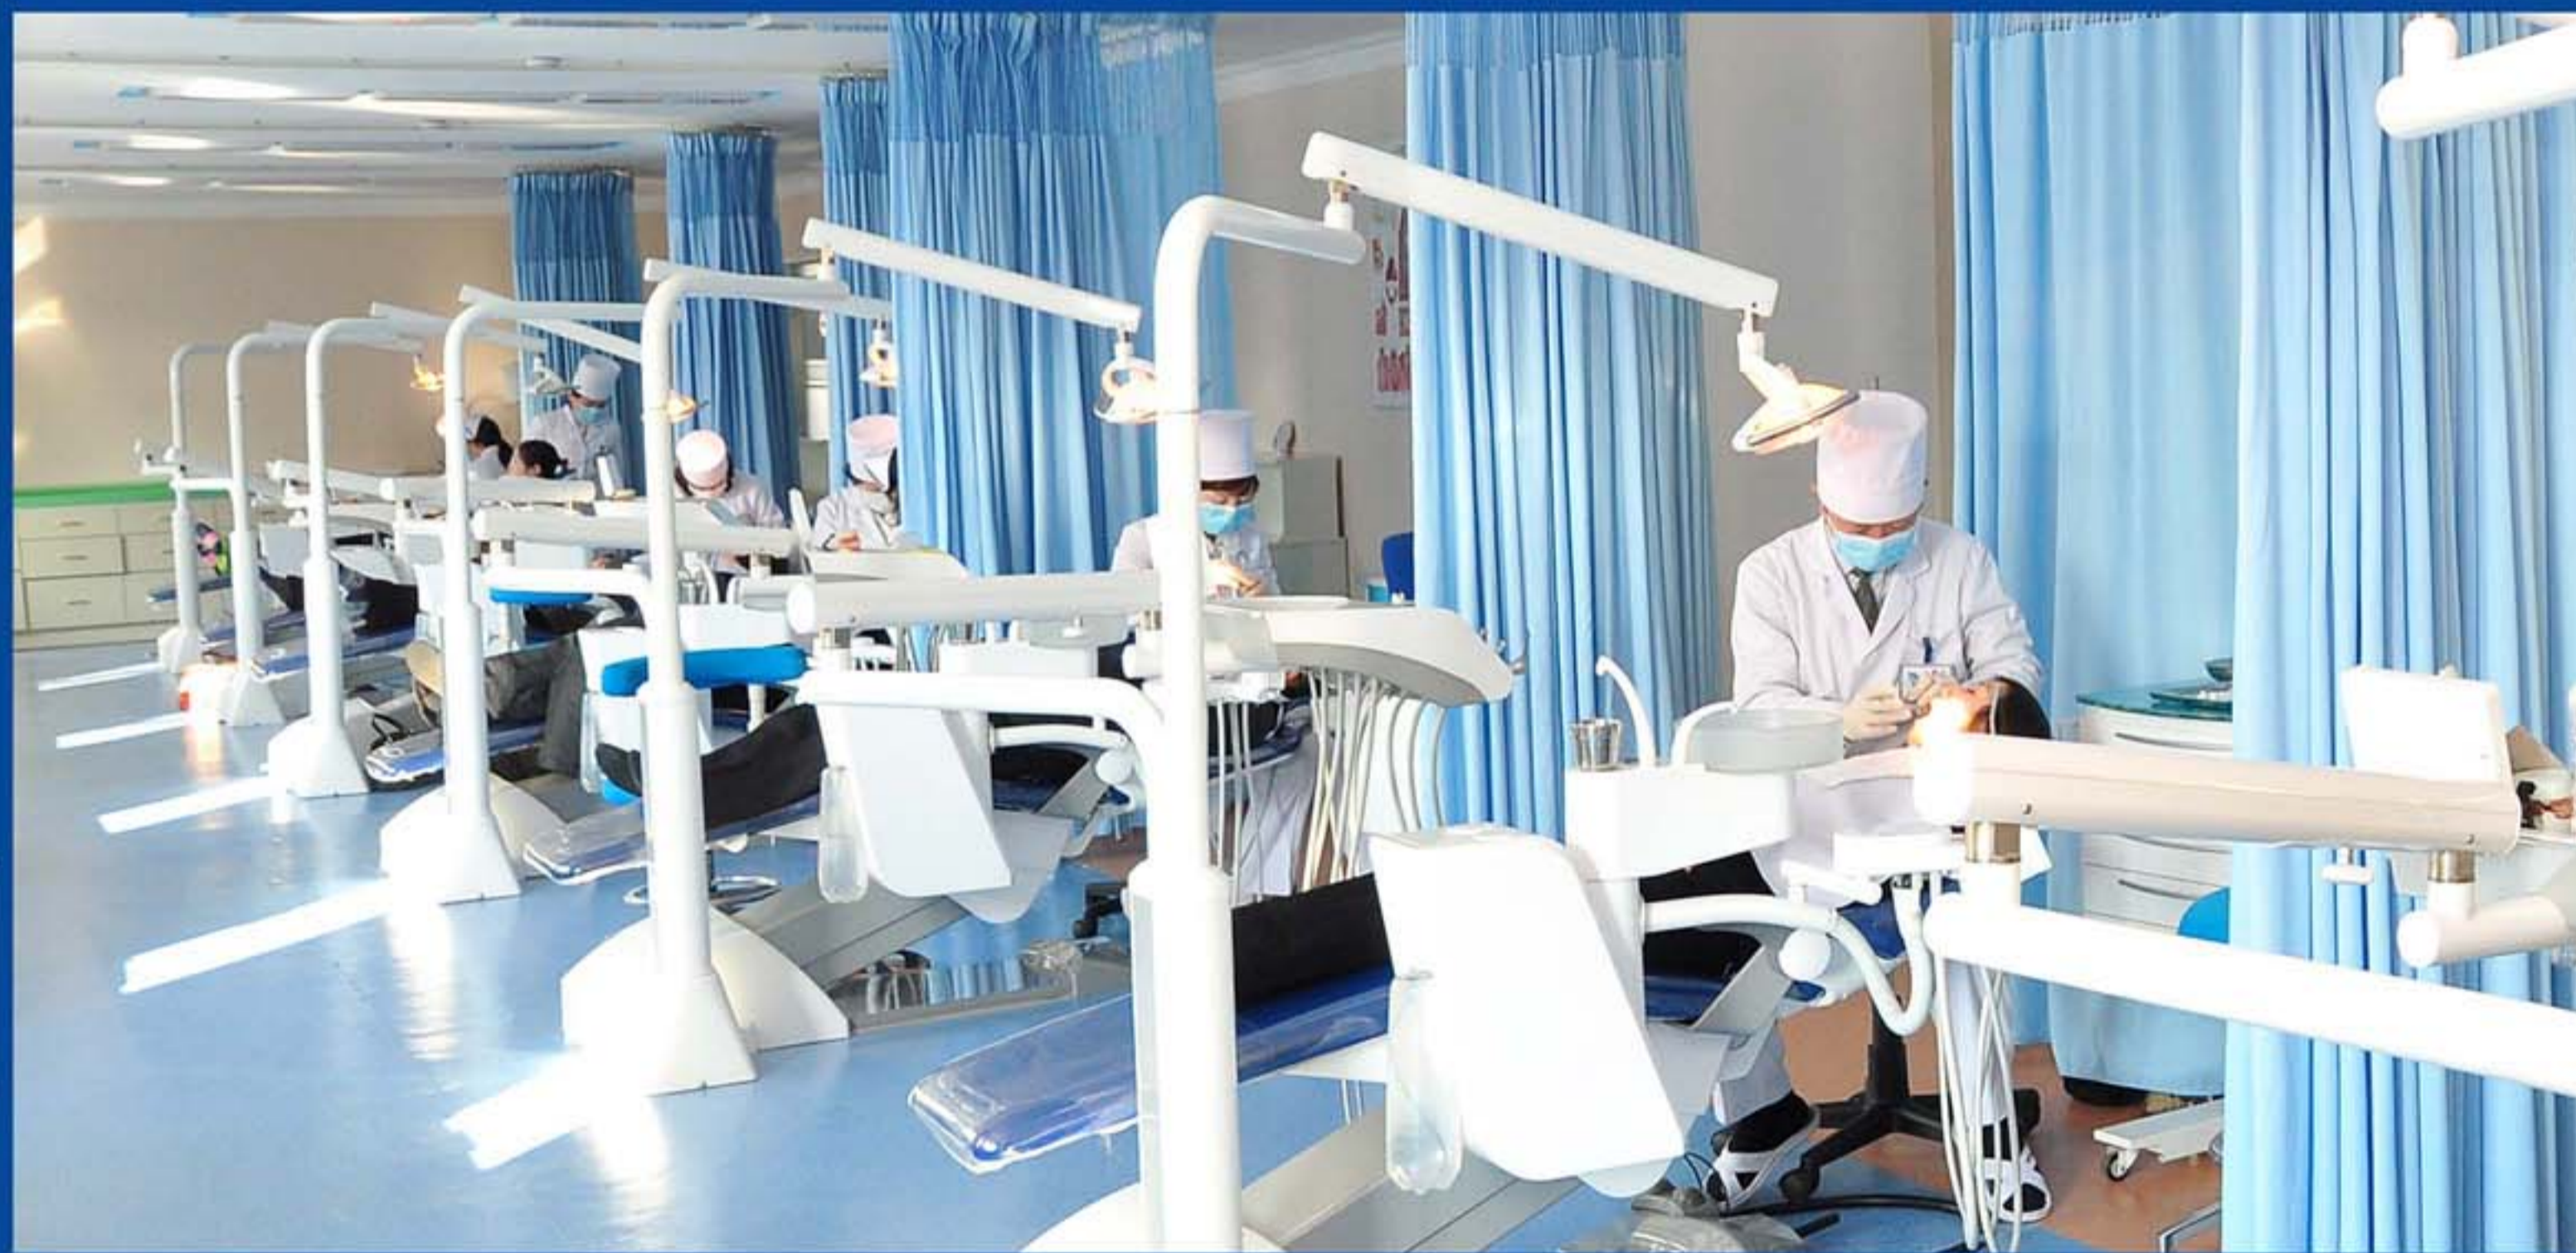

상점 / The shop